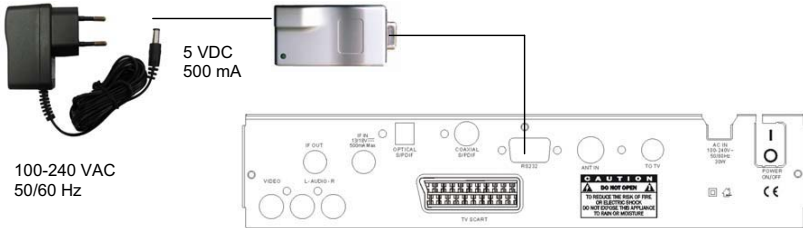

Installation:

- 1.- Connect Dongle to receiver through RS-232 port.
- 2.- Connect the Dongle device to 5VDC power supply.
- 3.- You can check that the Dongle is being powered supplied correctly when its LED is switched on.